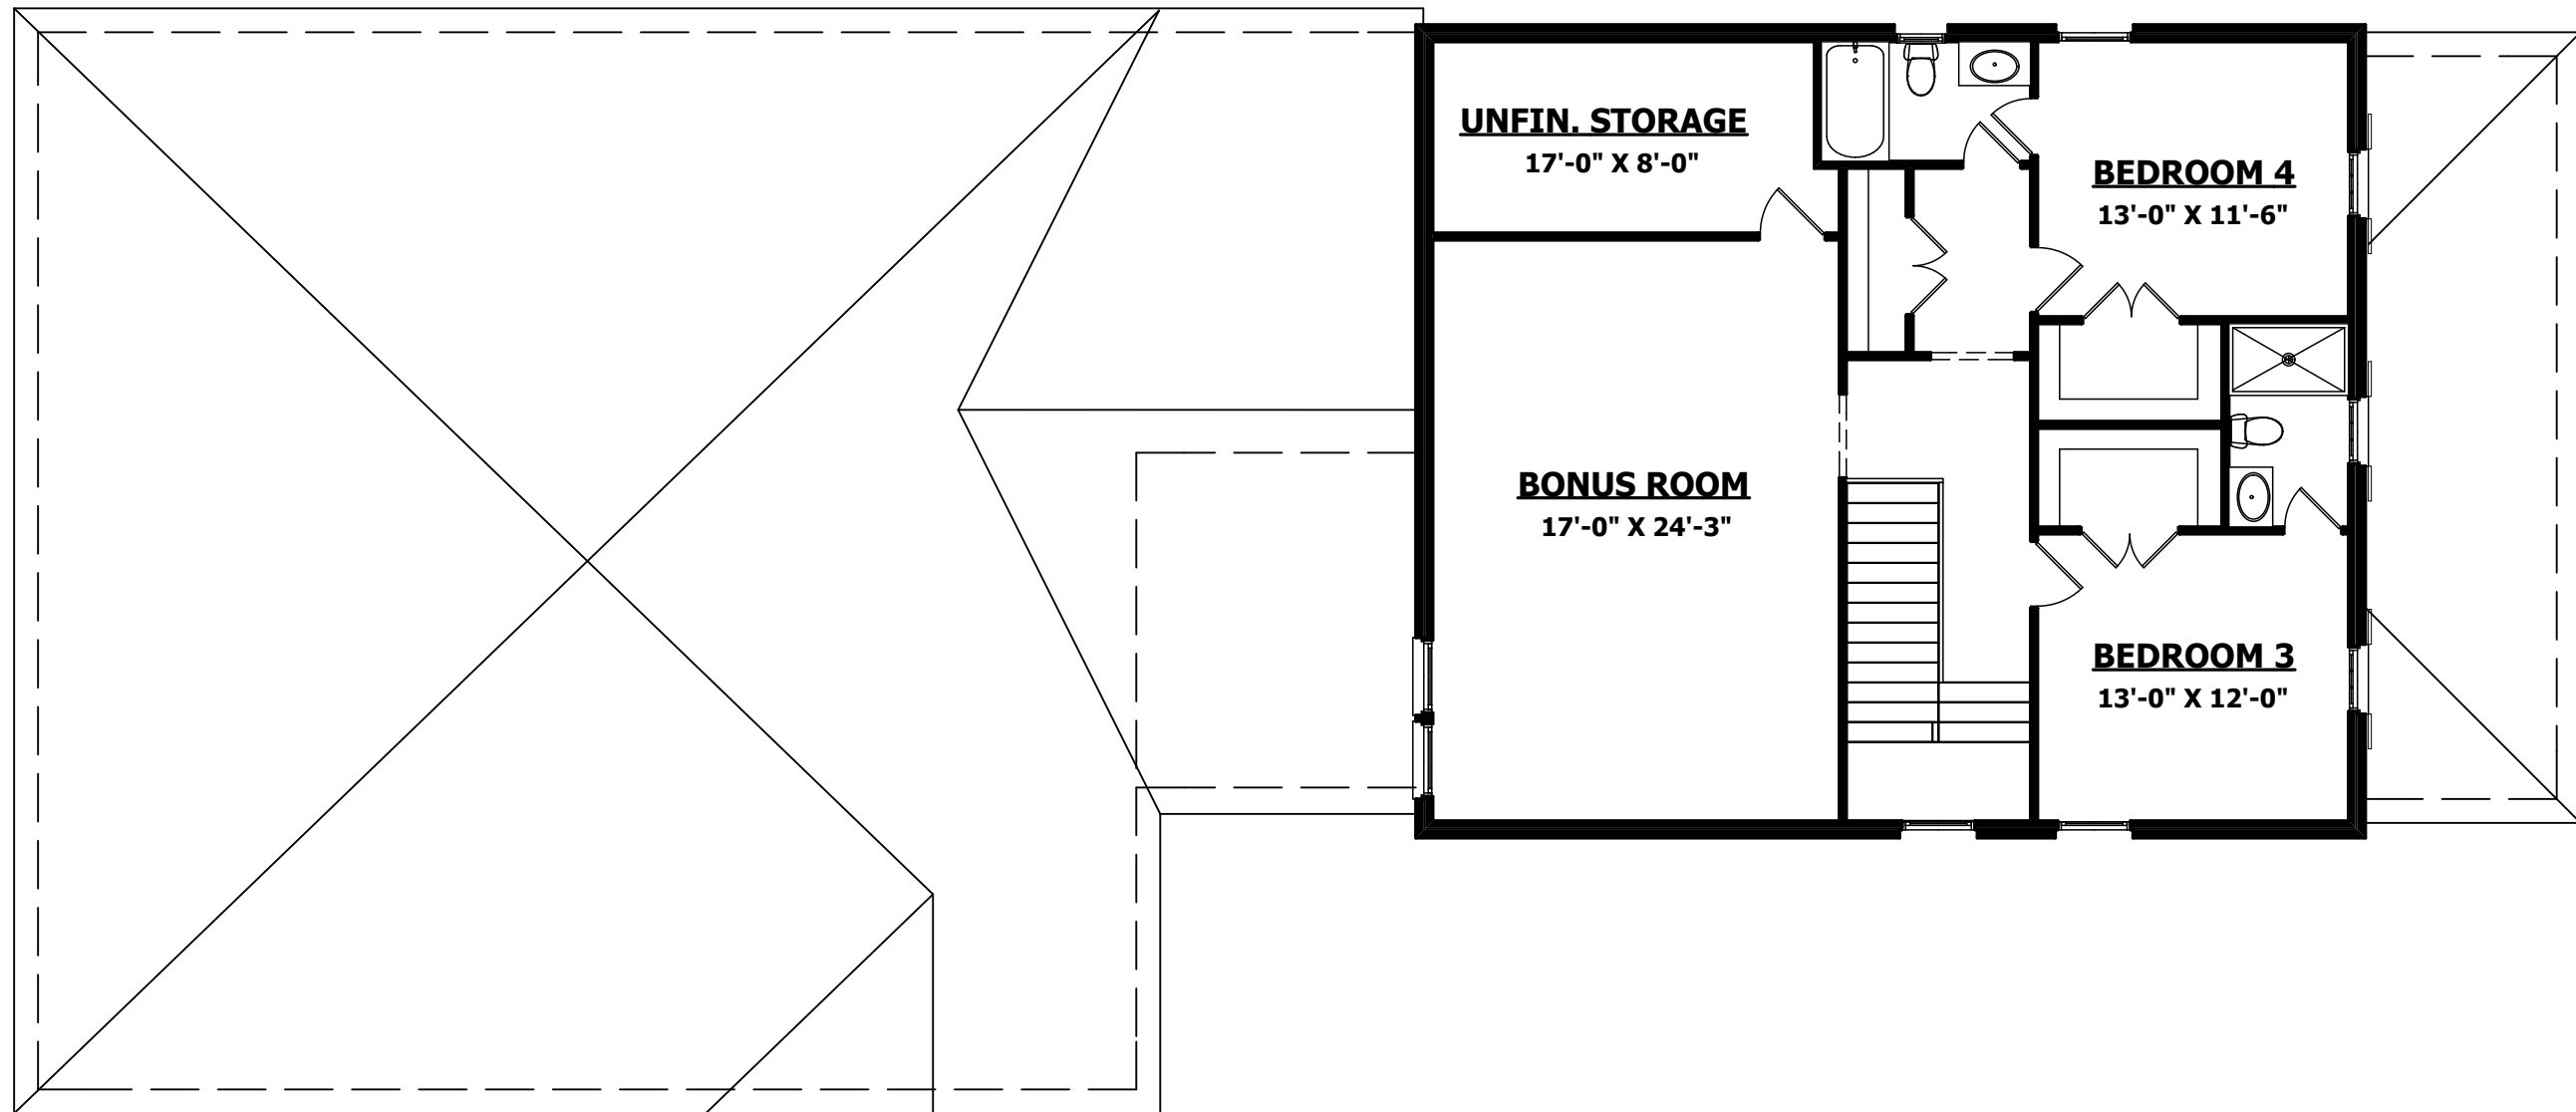

1 **2nd FLOOR PLAN**
Scale: 1/8" = 1'-0"

FOUR SQUARE DESIGN STUDIO
620 8th Avenue South, Nashville, TN 37203
P. 615-431-3664
www.4squaredesignstudio.com

MALLARD HOMES
205 Powell Place, Brentwood, TN 37207
P. 615-312-8249

ADLER-C

SHEET NO.
P3
SECOND FLOOR PLAN