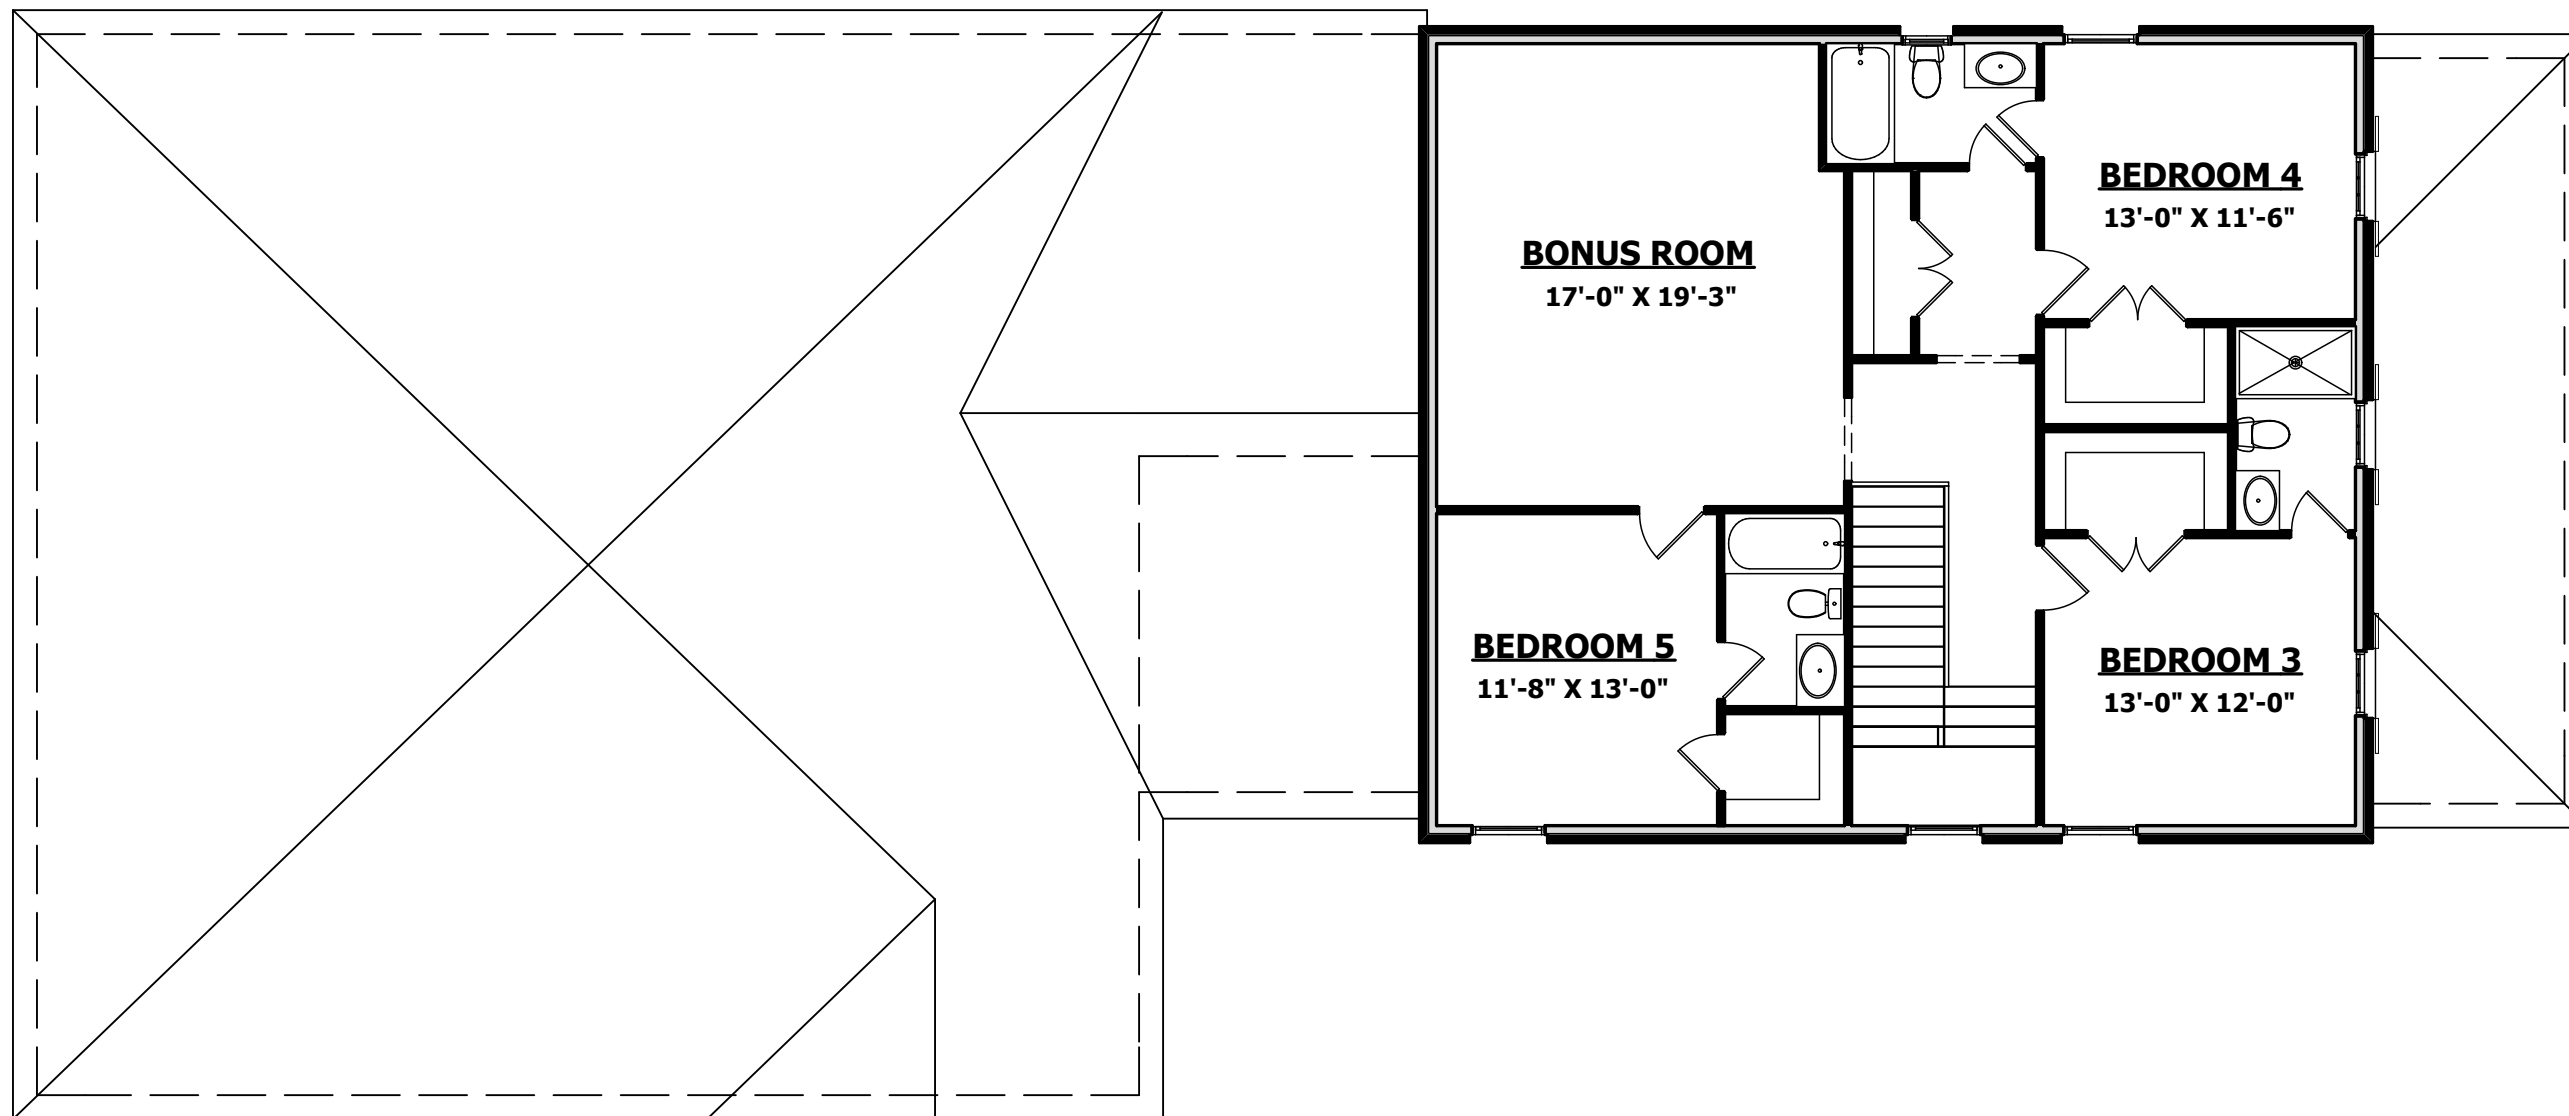

4 **FOUR SQUARE DESIGN STUDIO**
620 8th Avenue South, Nashville, TN 37203
P. 615-431-3664
www.4squaredesignstudio.com

MALLARD HOMES
205 Powell Place, Brentwood, TN 37207
P. 615-312-8249

ADLER-C

SHEET NO.
P3a
SECOND FLOOR PLAN ALT.