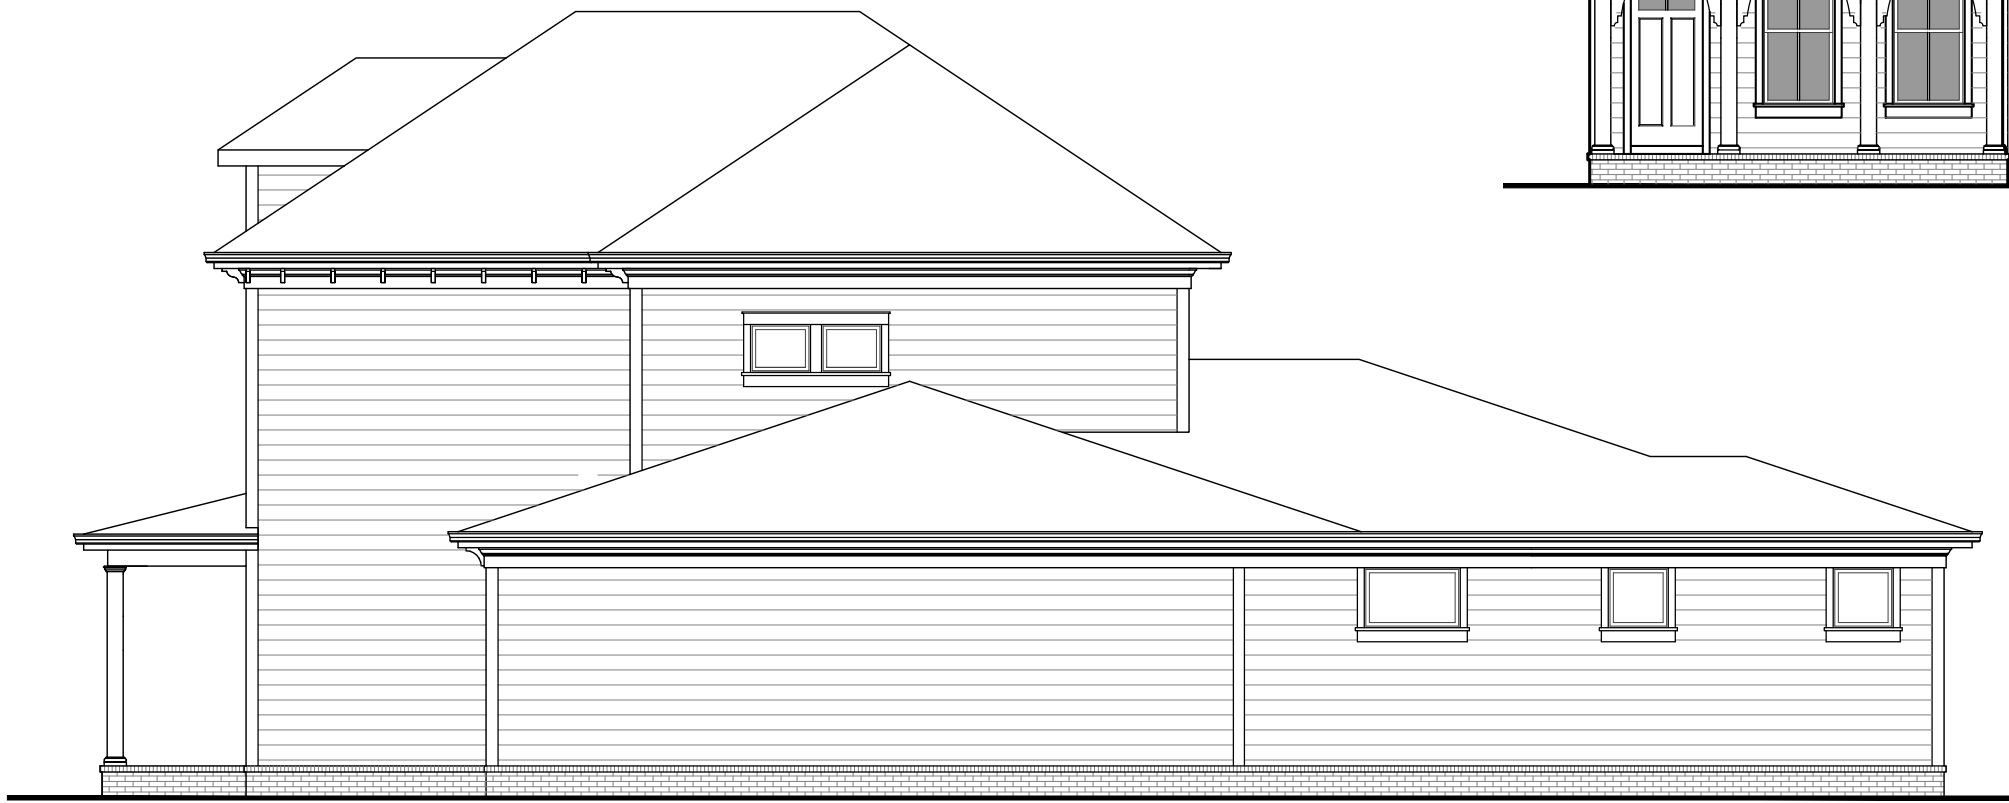

(615) 431-3664

www.4Square.Design

MALLARD HOMES

205 POWELL PLACE
BRENTWOOD, TN 37027
(615) 312-8249

"THE GRIFFIN"

ELEVATION "D"
LOCKWOOD GLEN LOT 243
FRANKLIN, TENNESSEE

SHEET NUMBER

A102P

SECOND FLOOR

RIGHT SIDE ELEVATION

FRONT ELEVATION

620 8th Avenue South
Nashville, TN 37203

(615) 431-3664

www.4Square.Design

MALLARD HOMES
205 POWELL PLACE
BRENTWOOD, TN 37027
(615) 312-8249

"THE GRIFFIN"
ELEVATION "D"
LOCKWOOD GLEN LOT 243
FRANKLIN, TENNESSEE